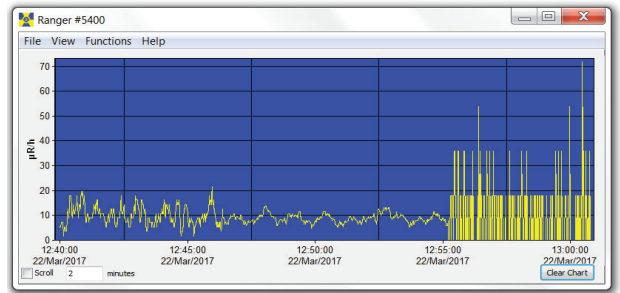

RADIATION ALERT™ Monitor 1000^{EC}

Anti-Saturation

Readout will hold at full scale in radiation fields as high as 100 times the maximum reading.

Power Requirements

USB or 2 AA alkaline batteries. Approx. 800 hrs @ background.

Includes

Carrying Case, Xtreme Boot, Stand, Mini-USB Cable, Lanyard, Certificate of Conformance, Observer USB for PCs and Observer BLE for Android Download

Options

NIST Calibration

Limited Warranty

1 year limited warranty

USB Observer Software collects data stored in the internal memory of The Monitor 1000^{EC}