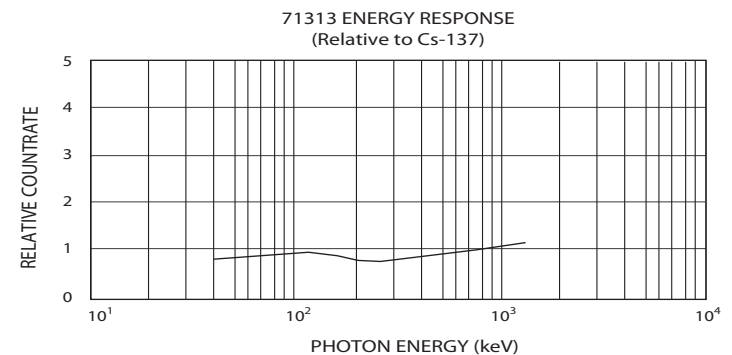

Audio Indicator

Sounds with each count (can be switched off for silent operation)

SE INTERNATIONAL, INC.

P.O. Box 39, 436 Farm Rd. Summertown, TN 38483

1-800-293-5759

Fax: 1-931-964-3564

www.seintl.com

radiationinfo@seintl.com

RADIATION A•L•E•R•T